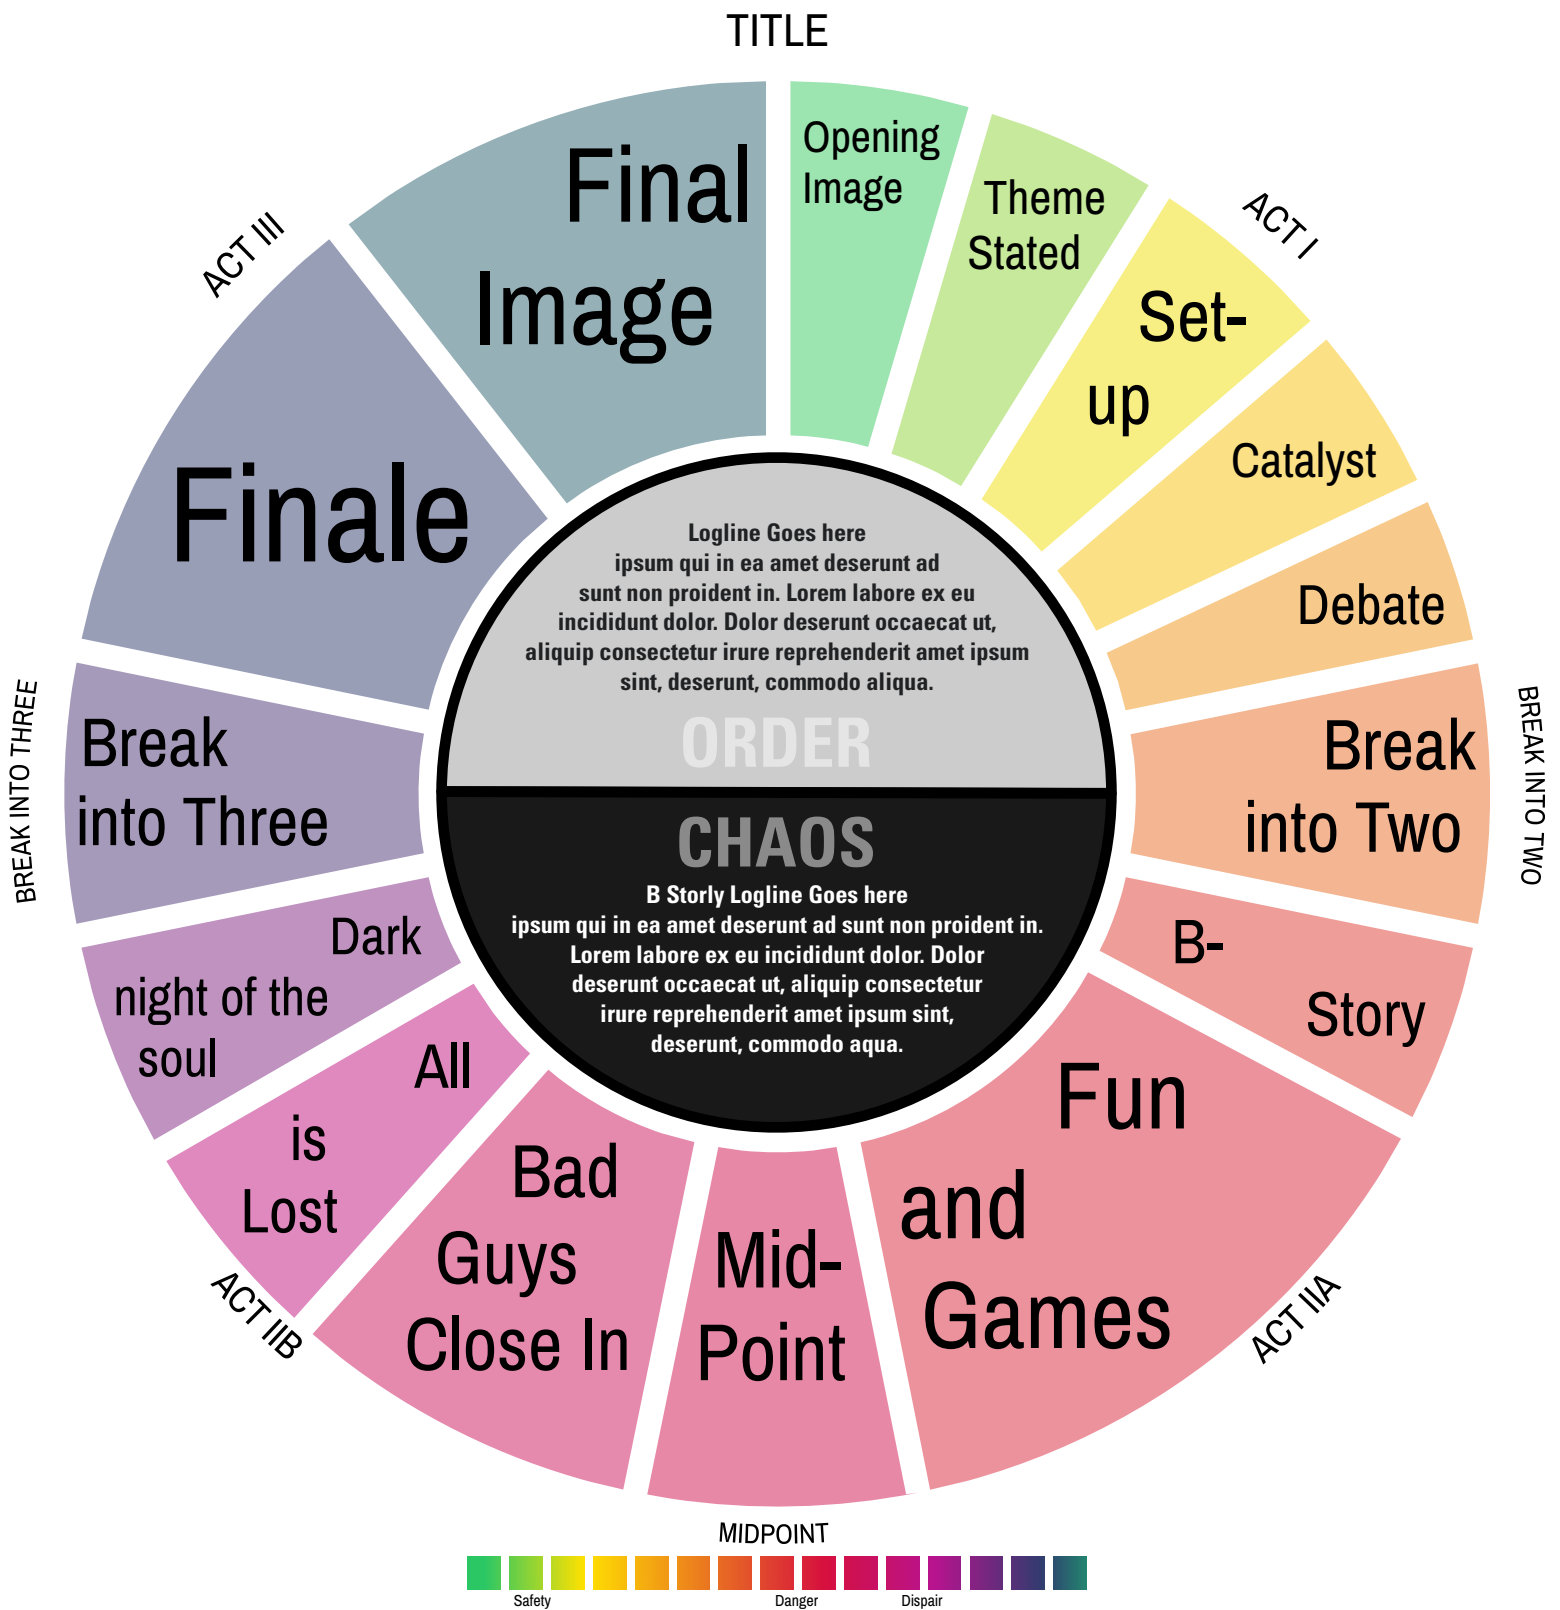

TITLE

MIDPOINT

Safety

Danger

Dispair

TITLE

BREAK INTO THREE

BREAK INTO TWO

TITLE

BREAK INTO THREE

BREAK INTO TWO